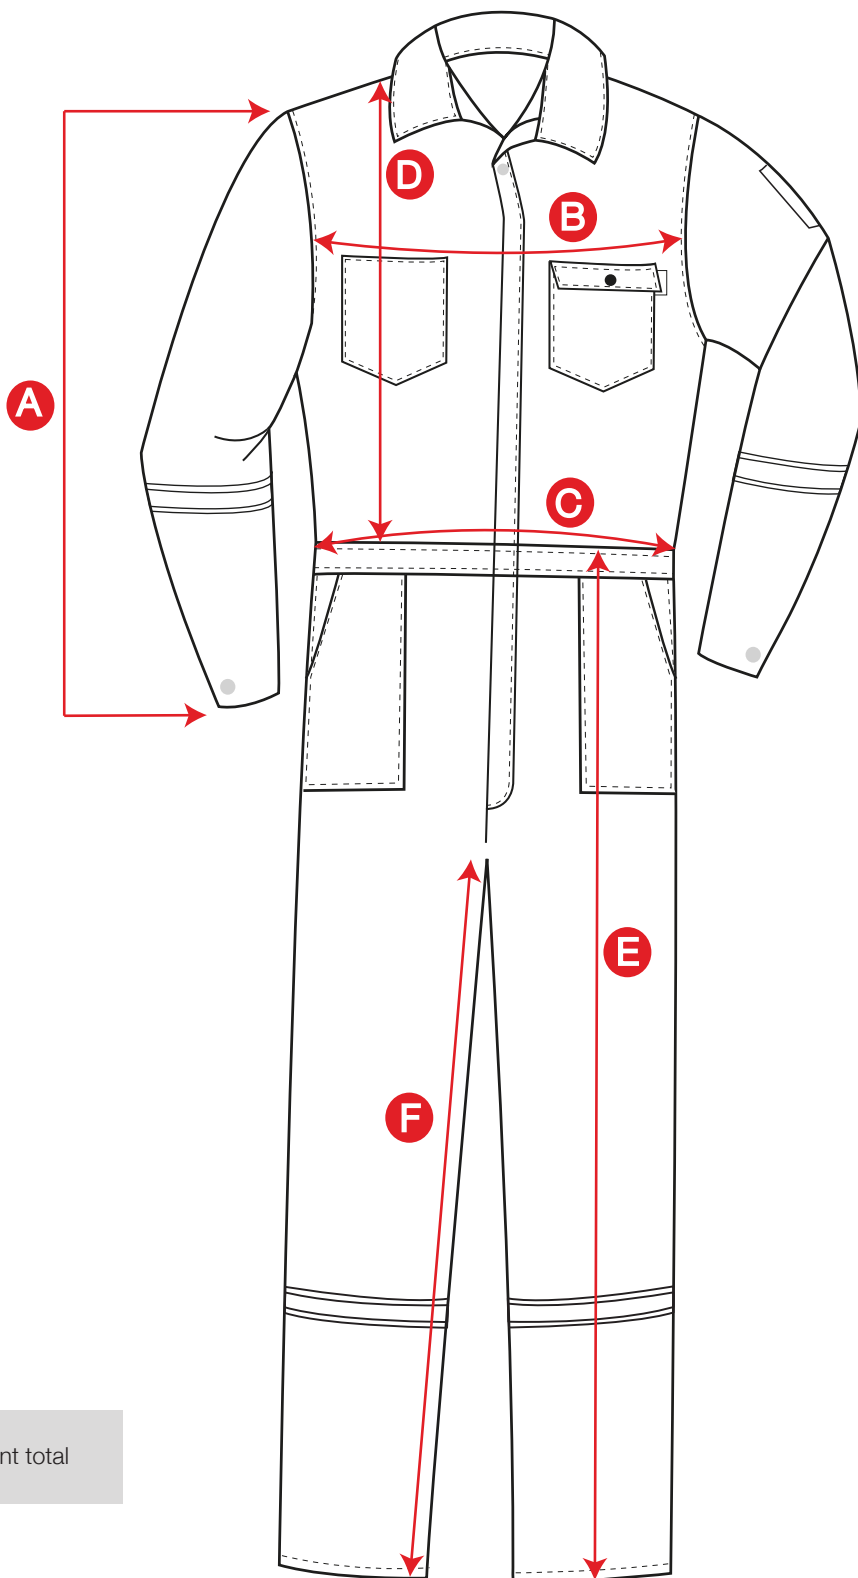

THE

STALLION

by
FLAME

FLAME INDUSTRIES SIZING CHART

Dimensions are in Inches.
Dimensions "B" and "C" represent total chest and waist circumference.

	Small	Medium	Large	X-Large	XX-Large
A	22	23	24	24	26
B	38	40	42	44	48
C	30	34	36	38	40
D	17	19	22	23	24
E	39	40	41	42	43
F	29	30	30	30	31